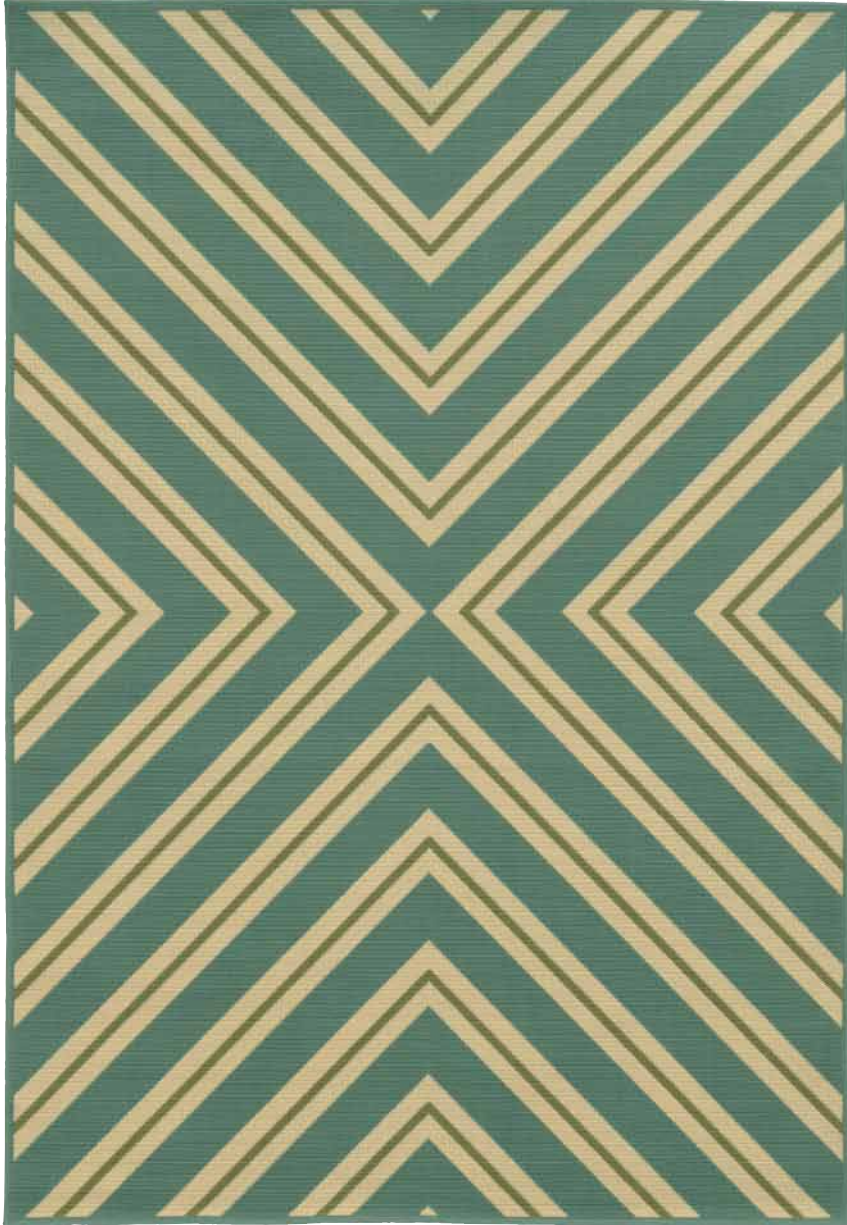

riviera 4770w

round