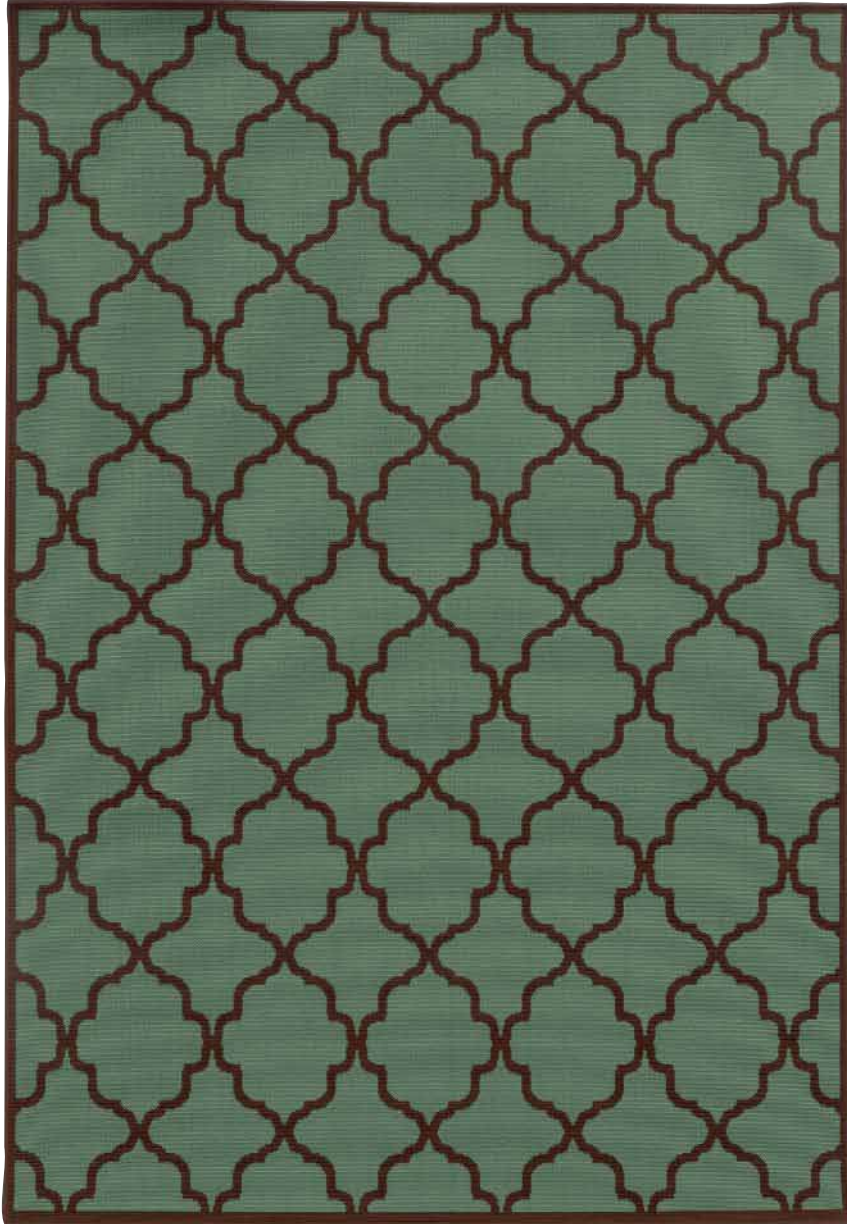

riviera 4771h