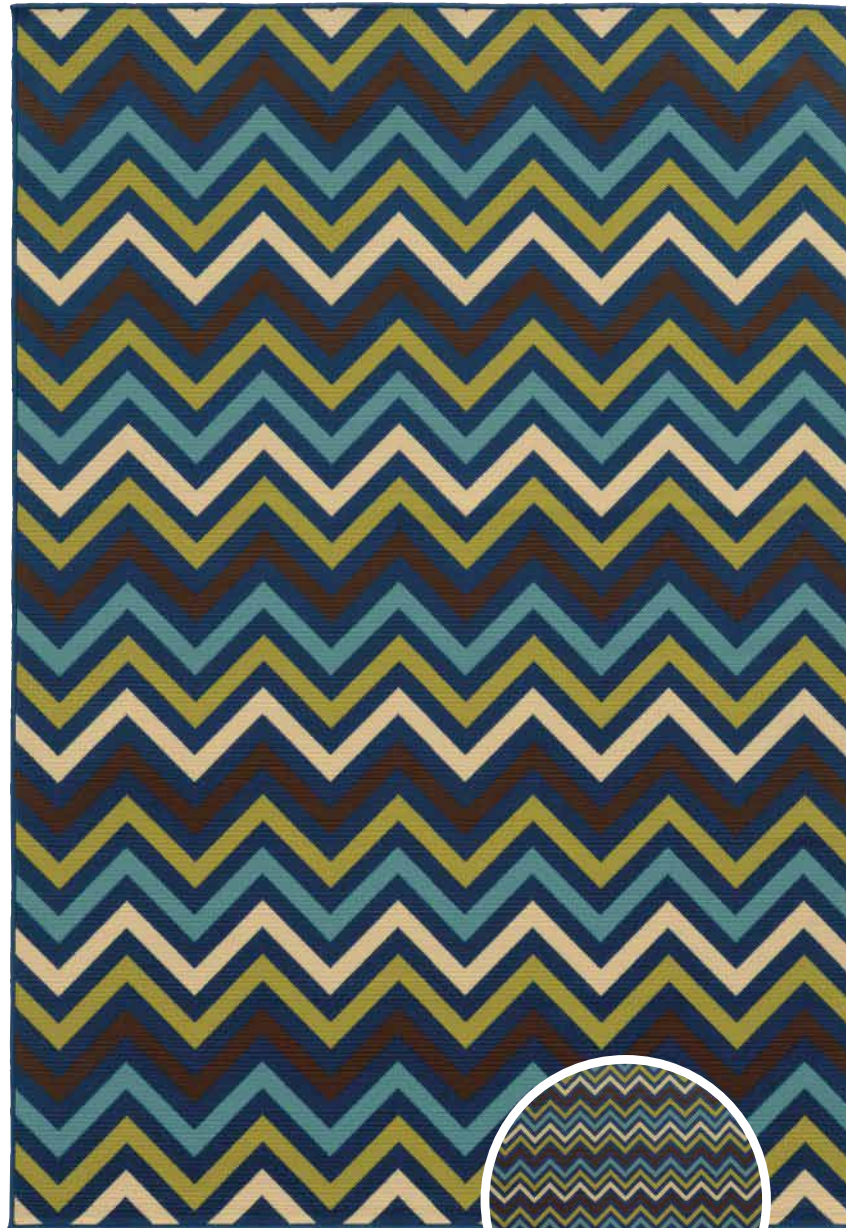

styles shown above are available in the following sizes:

1'9" x 3'9" | 2'5" x 4'5" | 2'3" x 7'6" | 3'7" x 5'6" | 5'3" x 7'6" | 6'7" x 9'6" | 7'10" x 10'10" | 8'6" x 13' | 7'10" Round

*This catalog is for illustrative purposes only. Colors may not be 100% accurate due to printing limitations. All sizes are approximate.