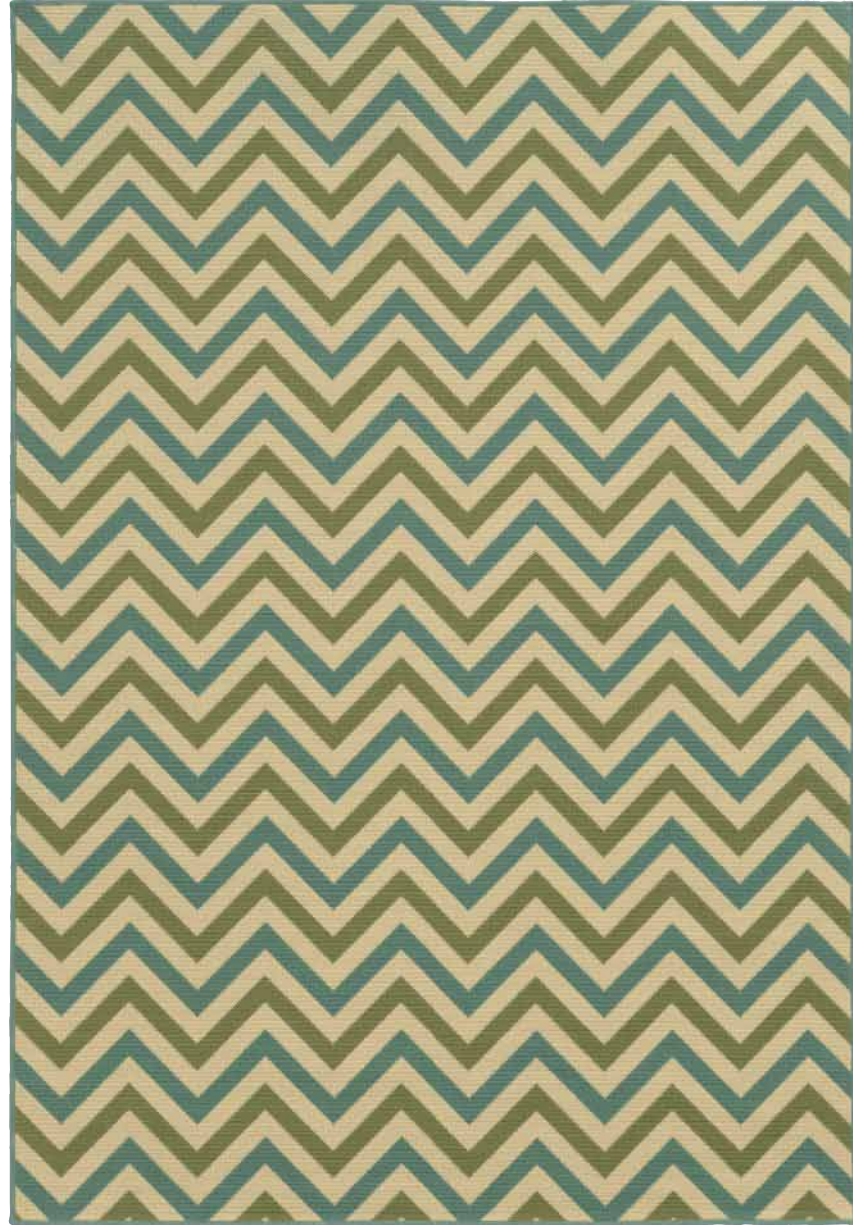

riviera 4593s

round

styles shown above are available in the following sizes:

1'9" x 3'9" | 2'5" x 4'5" | 2'3" x 7'6" | 3'7" x 5'6" | 5'3" x 7'6" | 6'7" x 9'6" | 7'10" x 10'10" | 8'6" x 13' | 7'10" Round

*This catalog is for illustrative purposes only. Colors may not be 100% accurate due to printing limitations. All sizes are approximate.