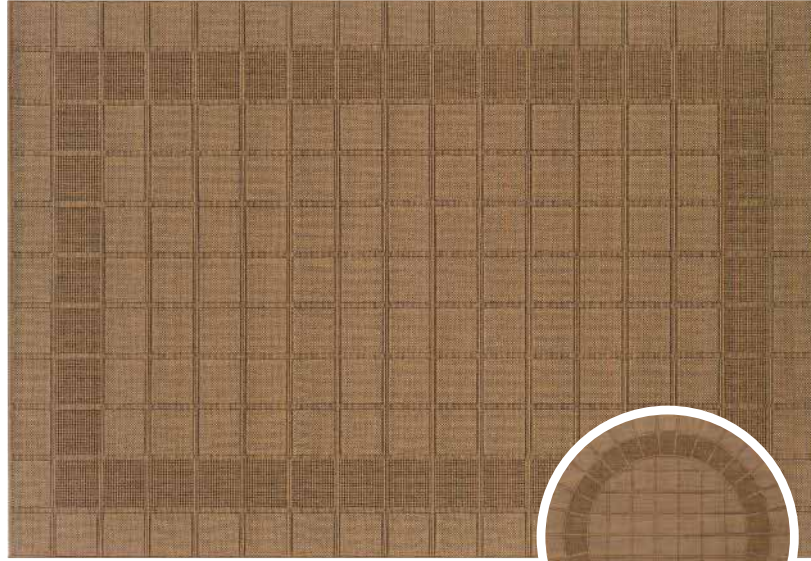

lanai 880d

round