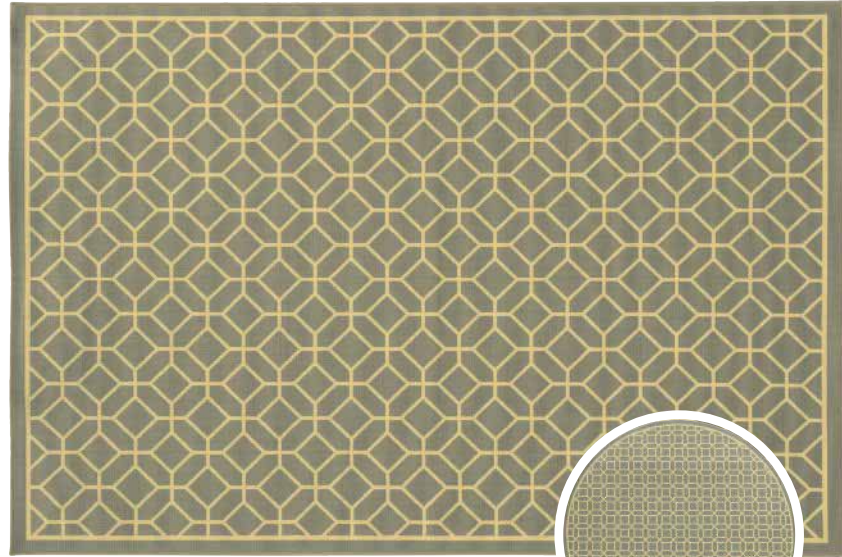

riviera 4768h

round

riviera 4771m

round