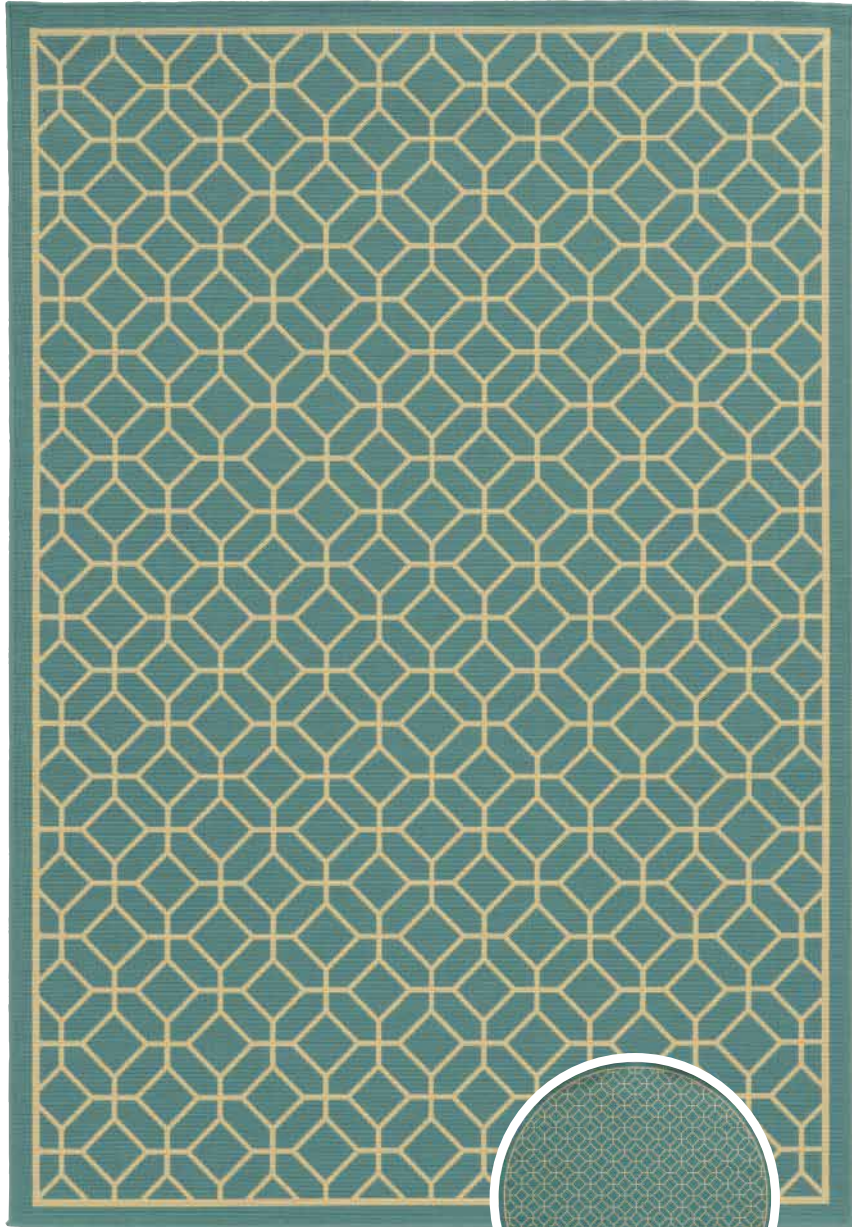

riviera 4768f

round