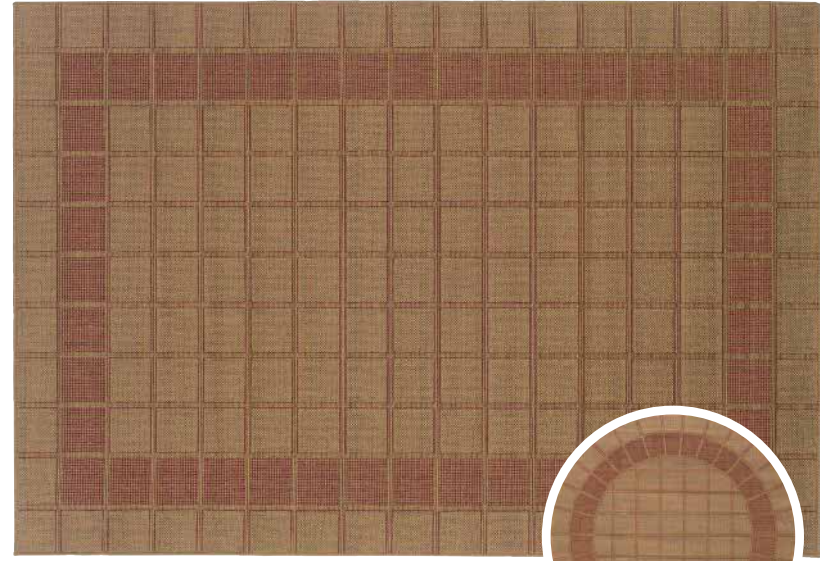

lanai 880o

round