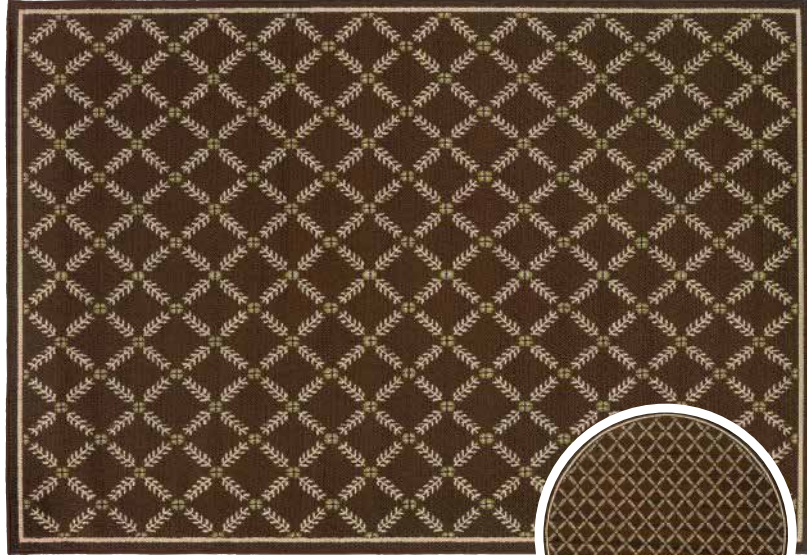

caspian 6997n

round