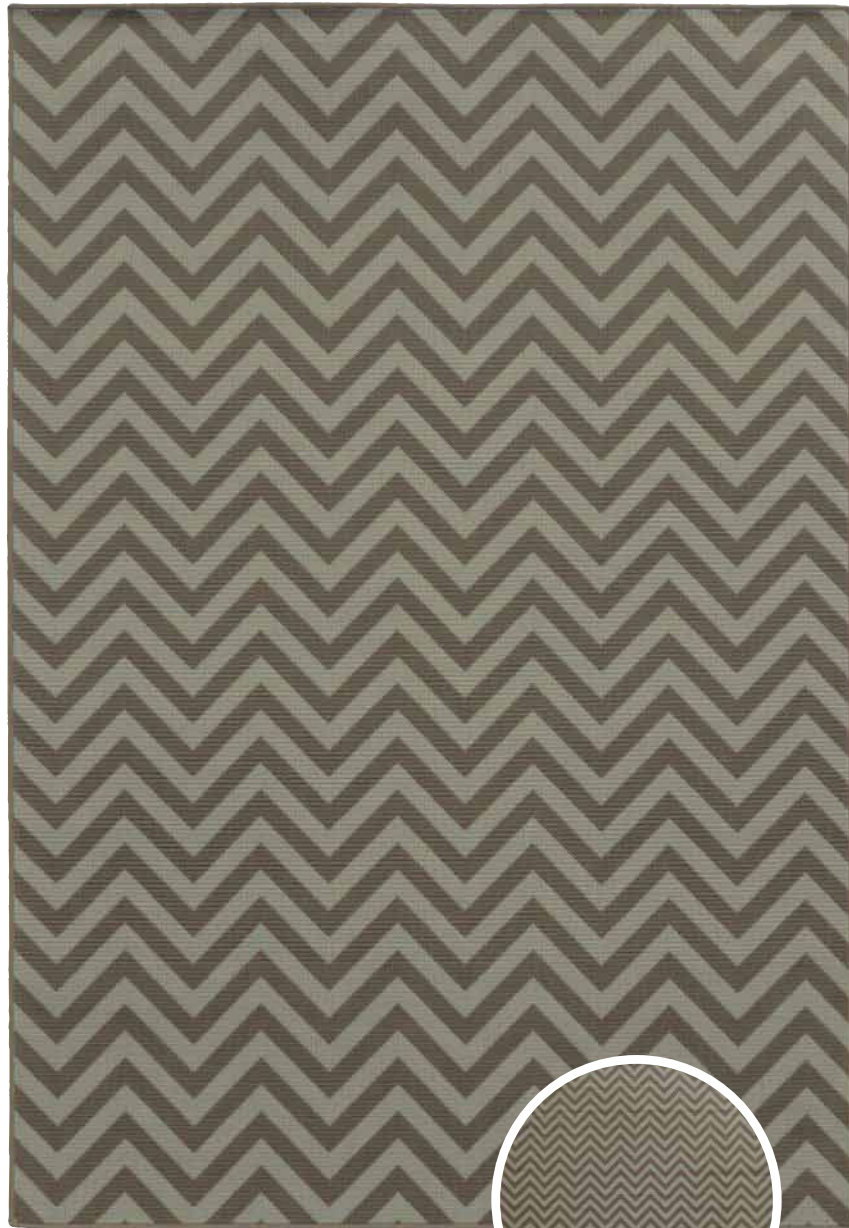

*This catalog is for illustrative purposes only. Colors may not be 100% accurate due to printing limitations. All sizes are approximate.

RIVIERA ^{*NEW}

Machine-Woven | 100% Polypropylene Pile

As one of our indoor/outdoor offerings, Riviera is crafted for long-lasting wear despite the weather or high foot traffic. The simple geometric patterns of Riviera make brilliant use of clean lines and fresh colors. These Machine-Woven indoor/outdoor rugs with looped construction are a seamless addition to any room or patio.